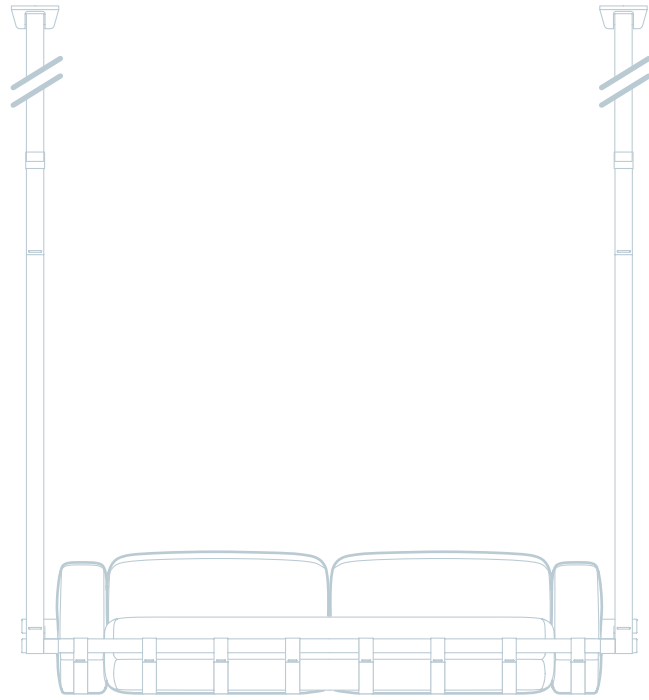

DIMENSIONS

adjustable height  
200 cm to 300 cm 78.7" to 118.1"

178 cm 70"

82 cm 32.3"